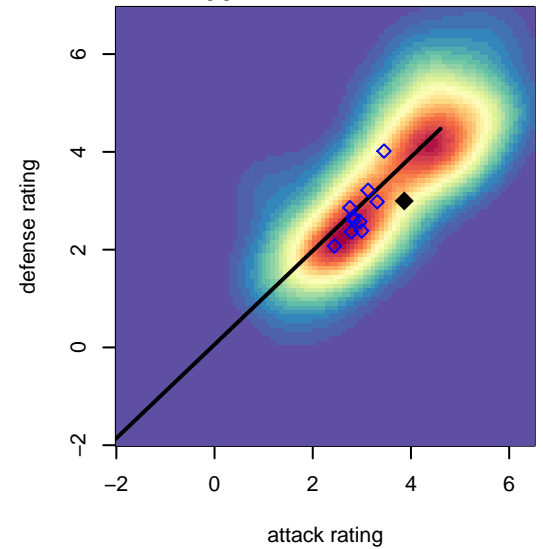

Venues played:  
 2016 WA Rush Cup G00 Gold U17  
 2016 Win PSPL WSPL 1 (00) U17

**ASE Emerald G00**  
 Dots are actual minus expected GF (blue circles) and GA (red triangles).  
 Blue line is smoothed change in attack strength. Red is smoothed change in defense strength.

**attack and defense variance (black dot)  
relative to other teams  
and top 10 in region**

**attack and defense rating  
relative to others at age  
and all opponents in last 13 months**

**attack and defense rating  
relative to others at age  
and all opponents in last 13 months**

**Performance relative to 13 month average**

**Performance relative to 13 month average**

Distribution of opponents  
 Red = Lose zone, Blue = Win zone, Green = Even  
 Black line separates win/lose zones