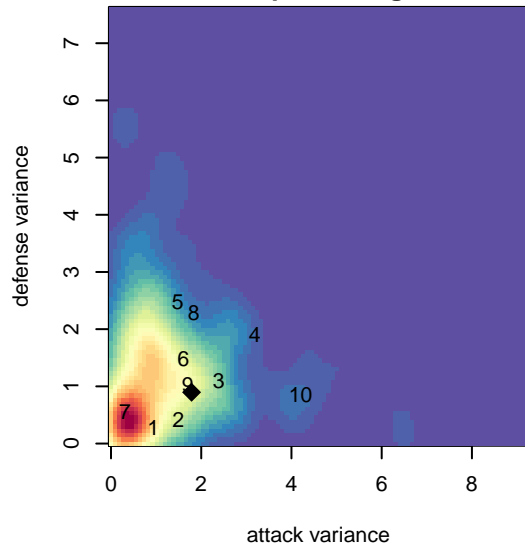

# ASE Emerald G00

Academy of Soccer Excellence  
 Pasco, WA  
 G00 total strength=1790  
 attack=47.66 defense=20.01  
 spr league = Win PSPL WSPL 1 (00) U17  
 notes= Shea 2016

alt names used:  
 ACADEMY OF SOCCER EXCELLENCE ASE (ASE)  
 ASE G00 Emerald – Shea

Venues played:  
 2016 WA Rush Cup G00 Gold U17  
 2016 Win PSPL WSPL 1 (00) U17

**ASE Emerald G00**  
 Dots are actual minus expected GF (blue circles) and GA (red triangles).  
 Blue line is smoothed change in attack strength. Red is smoothed change in defense strength.

**attack and defense variance (black dot)  
relative to other teams  
and top 10 in region**

**attack and defense rating  
relative to others at age  
and all opponents in last 13 months**

**attack and defense rating  
relative to others at age  
and all opponents in last 13 months**