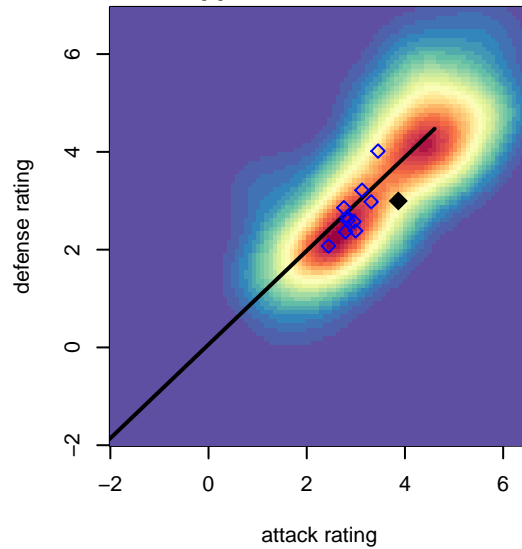

Venues played:  
 2016 WA Rush Cup G00 Gold U17  
 2016 Win PSPL WSPL 1 (00) U17

**ASE Emerald G00**  
 Dots are actual minus expected GF (blue circles) and GA (red triangles).  
 Blue line is smoothed change in attack strength. Red is smoothed change in defense strength.

**attack and defense variance (black dot)  
relative to other teams  
and top 10 in region**

**attack and defense rating  
relative to others at age  
and all opponents in last 13 months**

**attack and defense rating  
relative to others at age  
and all opponents in last 13 months**

**Performance relative to 13 month average**

**Performance relative to 13 month average**

Distribution of opponents  
 Red = Lose zone, Blue = Win zone, Green = Even  
 Black line separates win/lose zones